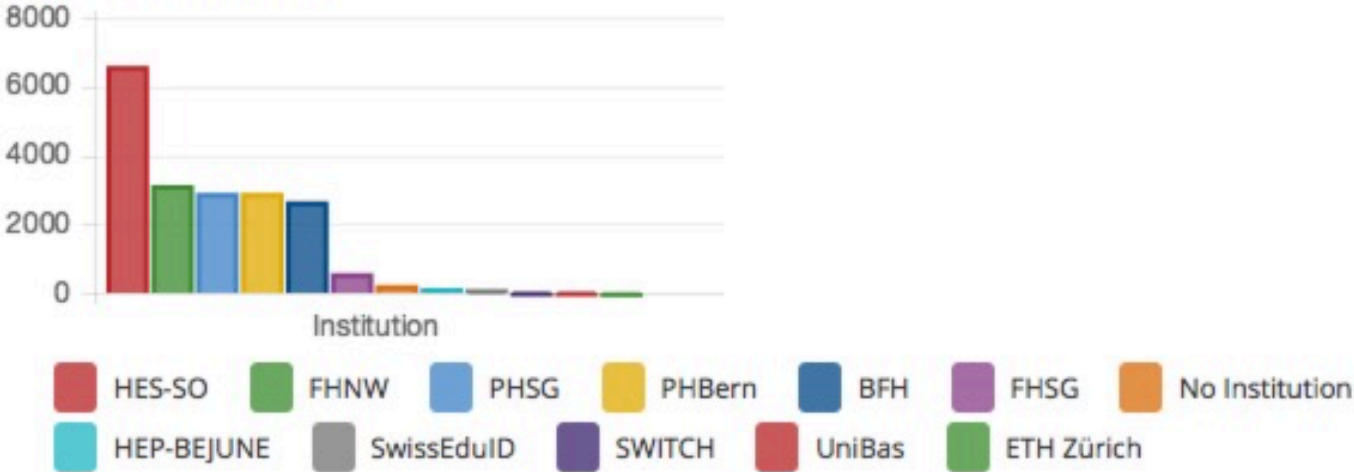

Customers

- Universities of teacher education
- Universities

Services

- Based on OpenSource SW Mahara
- Multitenant – your Campus ePortfolio
- Guaranteed Swiss data protection

Your benefits

- No infrastructure/SW needed
- 2nd-Level-Support through SWITCH
- SWITCH consolidates customer requirements and maintains contact with development company

Q1-17: Nearly 20'000 Portfolio Users

Your average user...

Has 1.1 friends
(Andreas Jud has the most, with 68 friends)

Has made 4.7 pages
(Mit lvp has the most, with 246 pages)

Is in 0.8 groups
(Judith Studer is in the most, with membership to 199 groups)

Has used about 22.2MB of disk quota
(Mit lvp has used the most, with 3.4GB of disk quota)

Institution members

Active / passive Users

this many users have logged in...

since 1.1.2017 5477

since 1.2.2017 4388