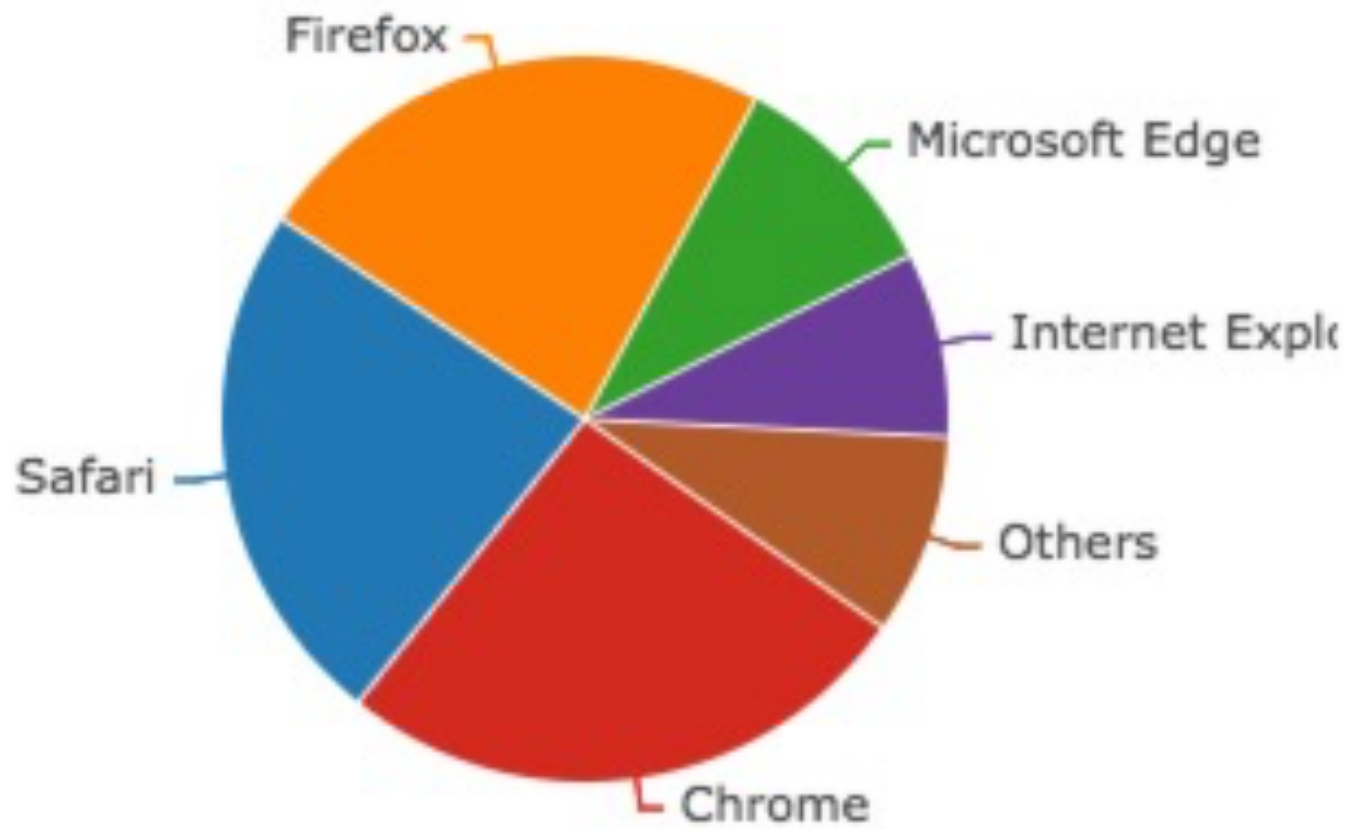

Devices

Device type	
TYPE	▼ VISITS
 Desktop	7,991
 Smartphone	633
 Tablet	238
Phablet	2
Unknown	1

Operating System families

— Visits

Visitor Browser

— Visits

Nov-16: Whats next in SWITCHportfolio?

- Small point releases 16.04.x occasionally
- Prepare for the large version update 17.04 (summer 2017)
- Join the group “[SWITCHportfolio Update 17.04](#)”
 - test the new features in the online versions of Mahara
 - watch out for changes in the GUI
 - adjust your tutorials, documentation
- Adjust & improve the Desaster-Recovery-Plan
- Transfer the portfolio data to staging on 1st day 01:00 am each month