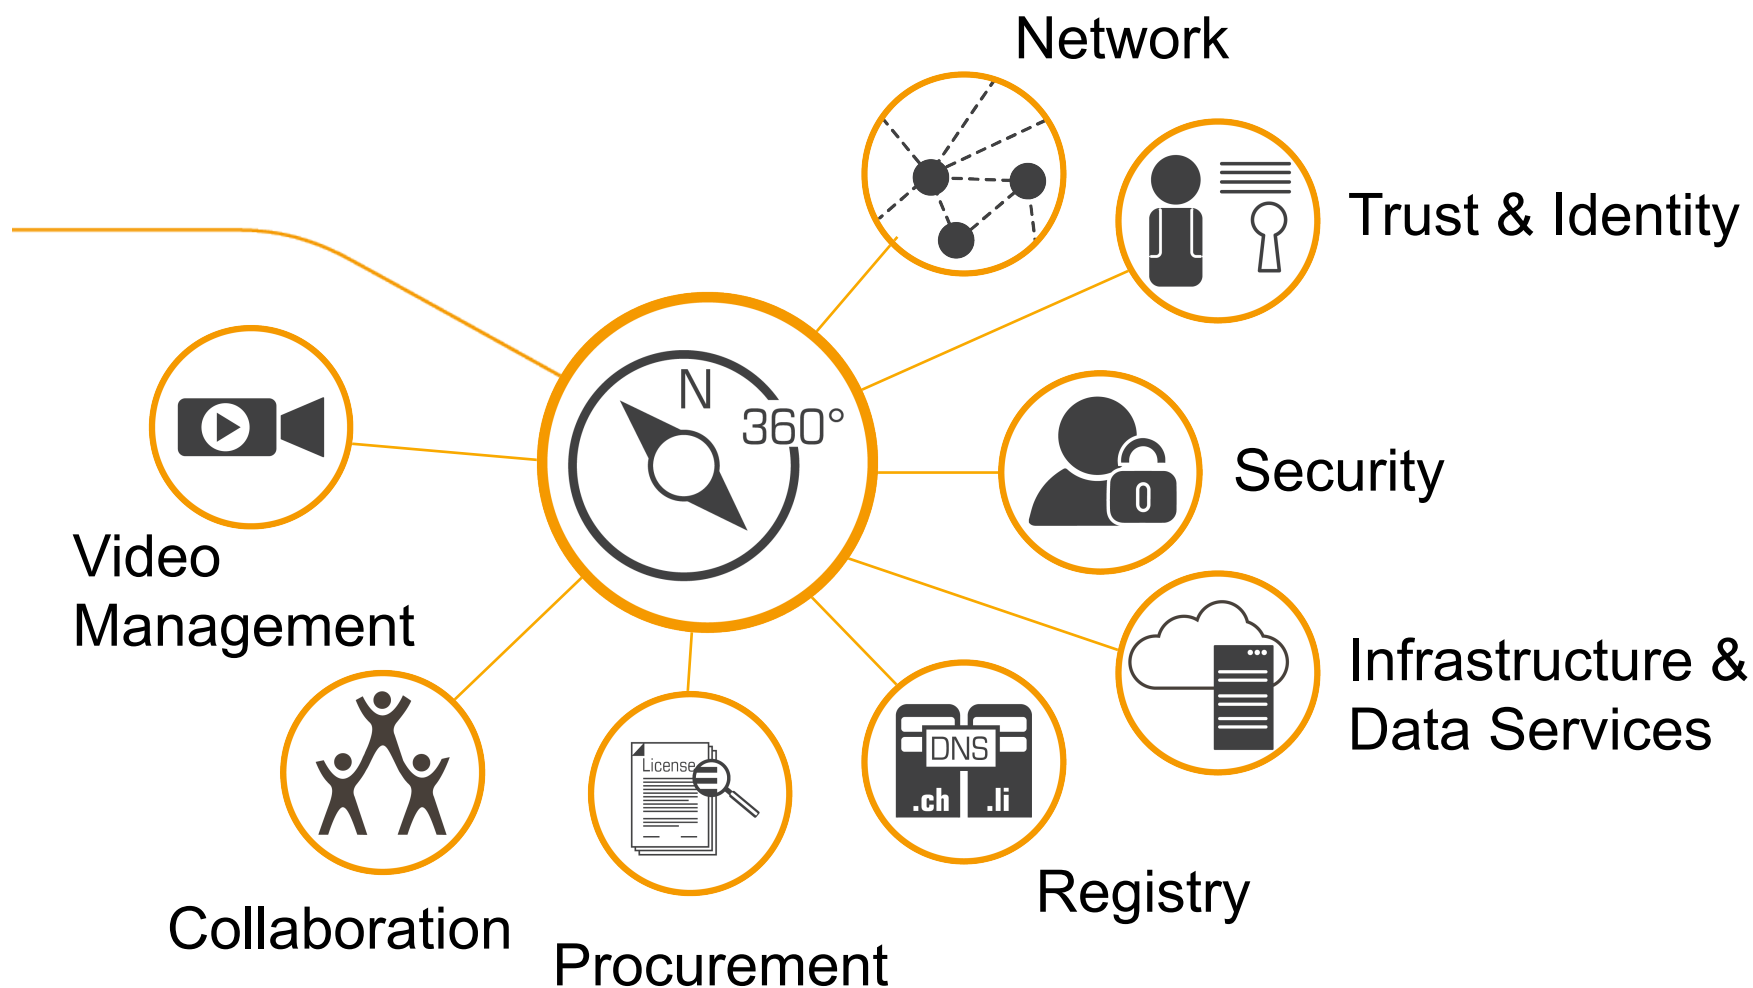

Added Value for Customers

Community Work

Foundation

Integrated Offer

Integrated Offer

SWITCHportfolio

Student centered learning

Students maintain their own learning diary/portfolios and grant others selective access

Customers

- Universities of teacher education
- Universities

Services

- Based on OpenSource SW Mahara
- Multitenant – your Campus ePortfolio
- Guaranteed Swiss data protection

Your benefits

- No infrastructure/SW needed
- 2nd-Level-Support through SWITCH
- SWITCH consolidates customer requirements and maintains contact with development company