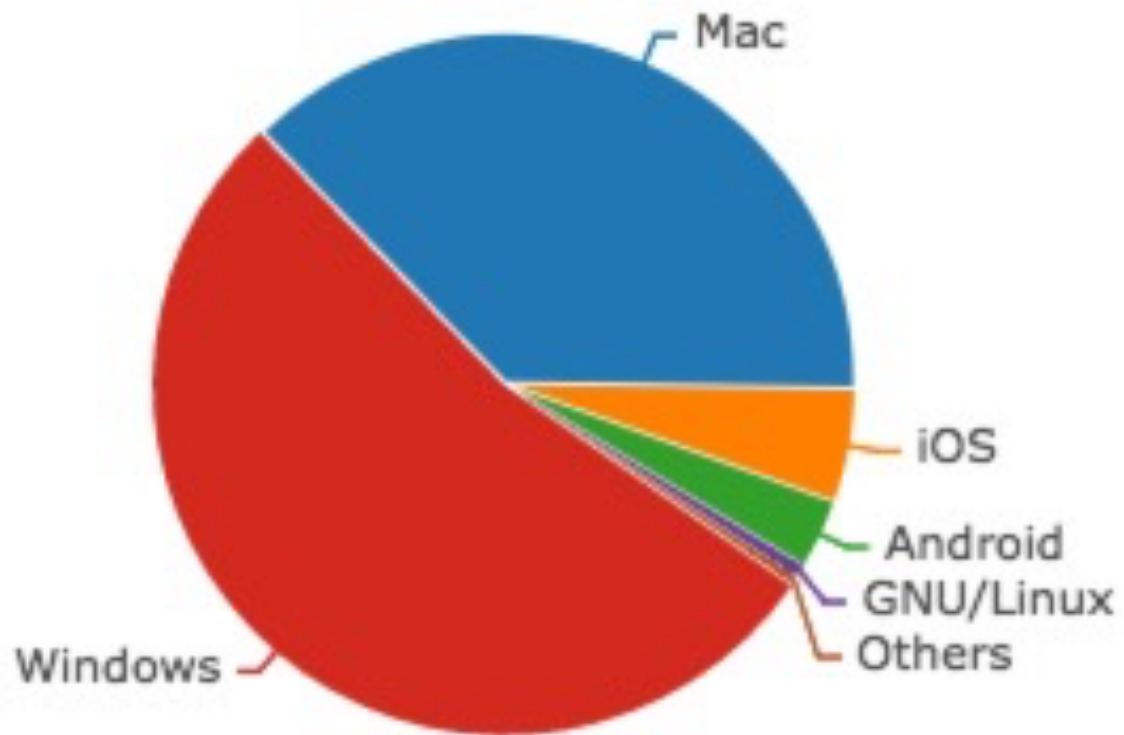

Has used about 22.2MB of disk quota
(Mit lvp has used the most, with 3.4GB of disk quota)

Institution members

Active / passive Users

this many users have logged in...

since 1.1.2017 5477

since 1.2.2017 4388

since 1.3.2017 3312

this many users have NOT logged in...

since 1.1.2017 13840

since 1.1.2016 6492

since 1.1.2015 2458

since 1.1.2014 923

Visits per local time (from Piwik)

März 2017

Devices

Device type	
TYPE	▼ VISITS
 Desktop	7,991
 Smartphone	633
 Tablet	238
Phablet	2
Unknown	1

Operating System families

— Visits

Visitor Browser

— Visits

Nov-16: Whats next in SWITCHportfolio?

- Small point releases 16.04.x occasionally
- Prepare for the large version update 17.04 (summer 2017)
- Join the group “[SWITCHportfolio Update 17.04](#)”
 - test the new features in the online versions of Mahara
 - watch out for changes in the GUI
 - adjust your tutorials, documentation
- Adjust & improve the Desaster-Recovery-Plan
- Transfer the portfolio data to staging on 1st day 01:00 am each month