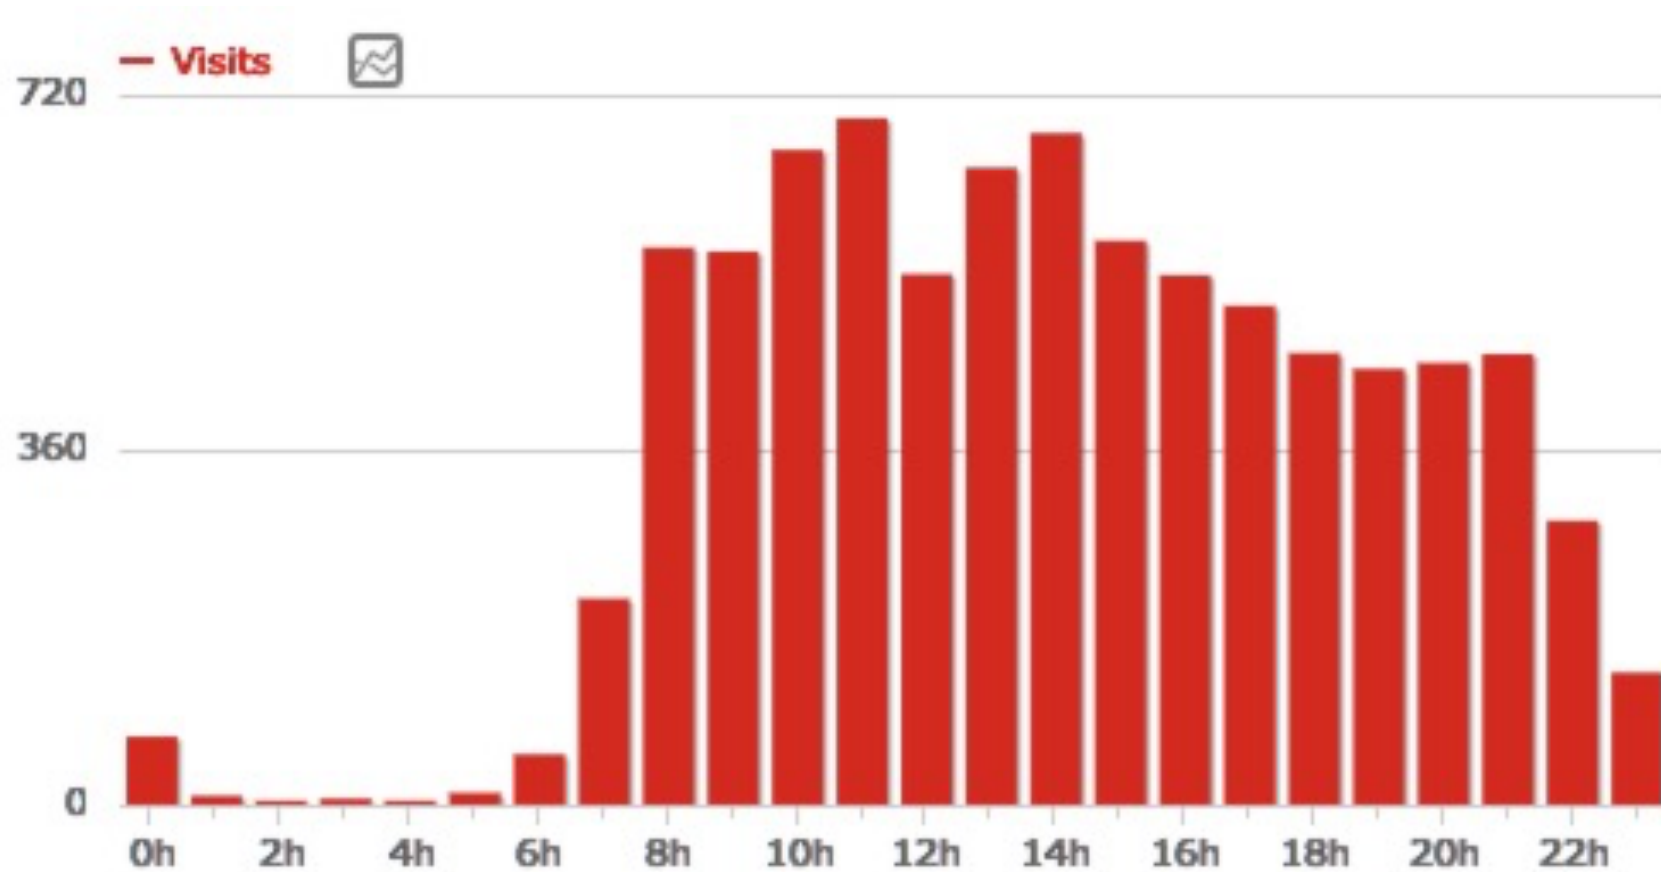

Has used about 22.2MB of disk quota
(Mit lvp has used the most, with 3.4GB of disk quota)

Institution members

Active / passive Users

this many users have logged in...

since 1.1.2017 5477

since 1.2.2017 4388

since 1.3.2017 3312

this many users have NOT logged in...

since 1.1.2017 13840

since 1.1.2016 6492

since 1.1.2015 2458

since 1.1.2014 923

Visits per local time (from Piwik)

März 2017