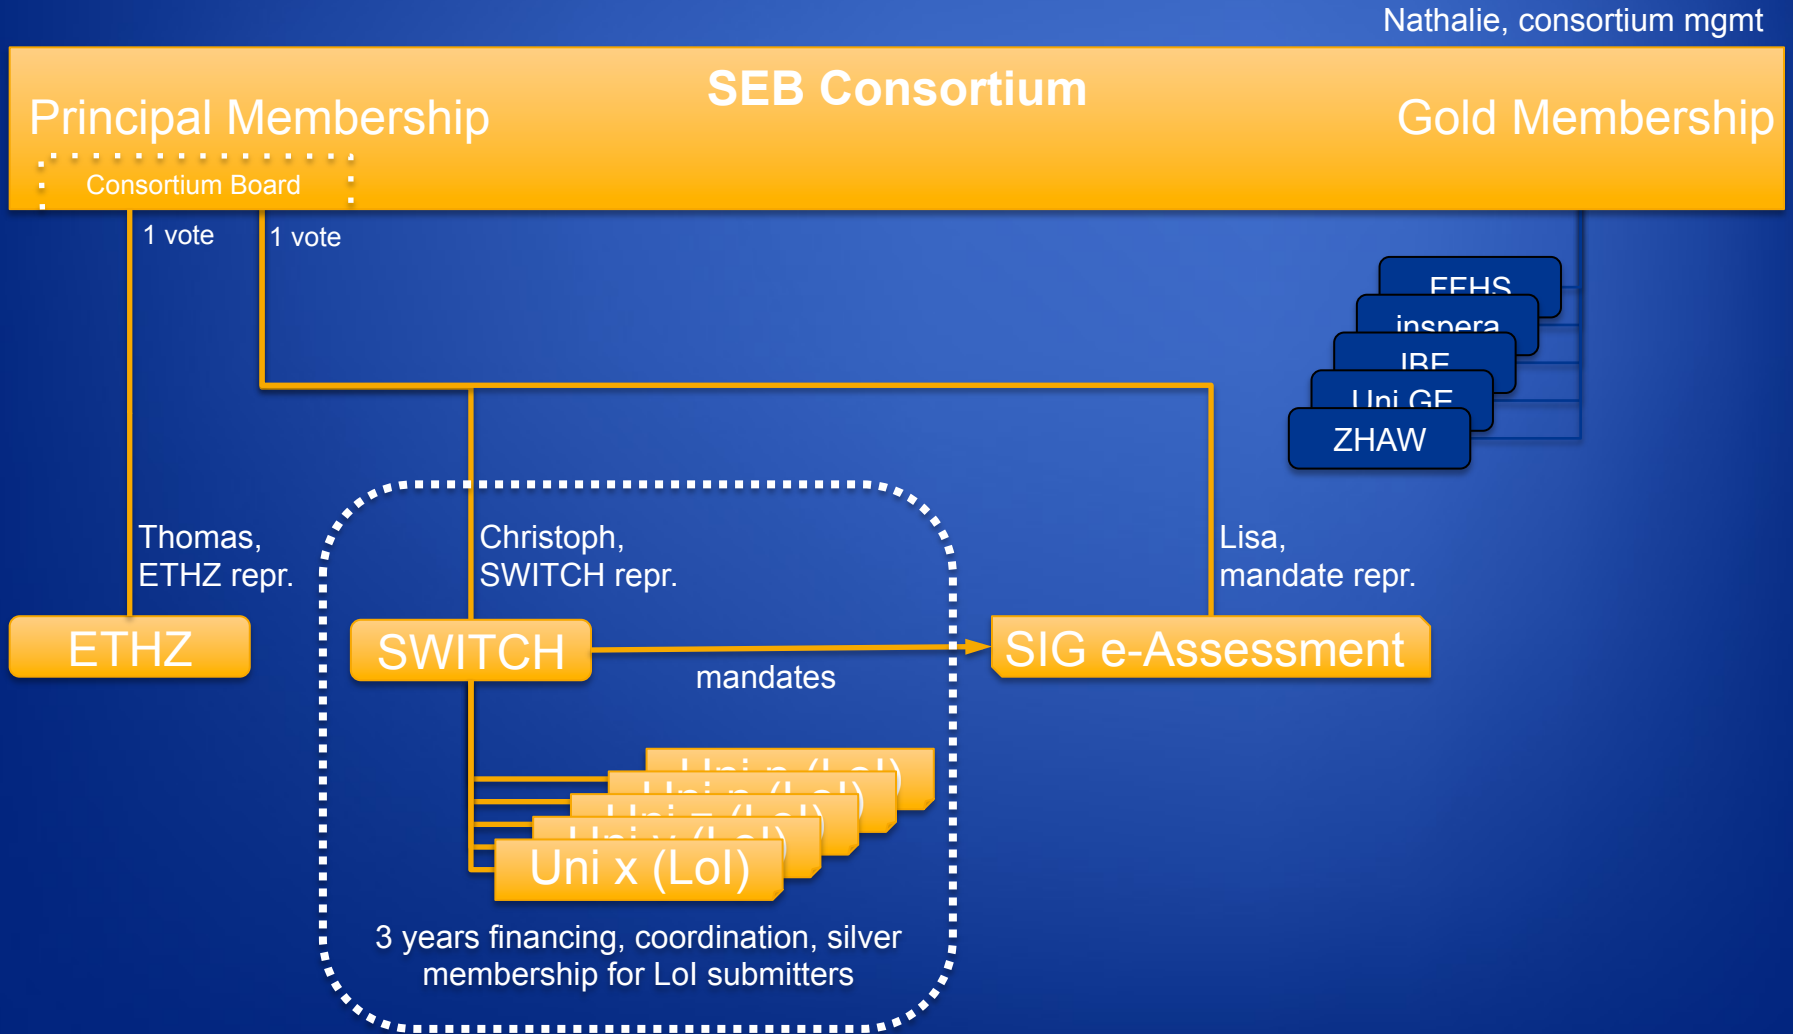

# SWITCH - 30 years of pioneering the Swiss Internet

[www.switch.ch/30years](http://www.switch.ch/30years)

<https://www.eduhub.ch/about/>

eduhub is coordinated and funded by SWITCH , the Swiss National Research and Education Network (NREN). SWITCH created eduhub in 2008 to offer networking and assistance to e-learning specialists from all Swiss universities – lecturers, researchers, e-learning support staff and anyone else with an interest in the subject and employed at Swiss Higher Educational Institutions.

networking

assistance

# SEB Consortium & Community representation